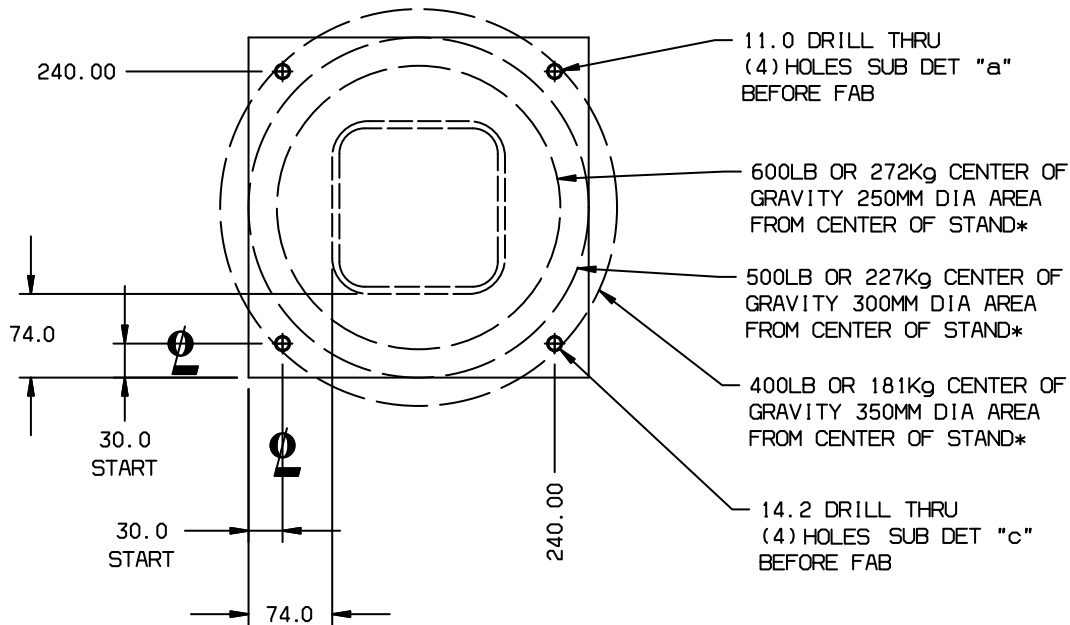

SINGLE LEG PASS / LOAD STAND "FLAT"

A

TOLERANCES
1 PLACE FABRICATION $\pm 1.5\text{mm}$
2 PLACE $\pm .13\text{mm}$ BETWEEN HOLES

INCH STOCK

- a 1 - STL PLT ASTM A-36 3/4 X 300MM X 300MM
- b 1 - STL TBG ASTM A-500 GRADE B 6 X 6 X 1/4 W/T X "B"MM
- c 1 - STL PLT ASTM A-36 1 X 300MM X 300MM

METRIC STOCK

- a 1 - STL PLT ASTM A-36 20 X 300MM X 300MM
- b 1 - STL TBG ASTM A-500 GRADE B 160 X 160 X 6 W/T X "B"MM
- c 1 - STL PLT ASTM A-36 25 X 300MM X 300MM

* LOADS AND OFFSETS WERE DETERMINED AT A STAND HEIGHT OF 1200MM

STRESS RELIEVE

NAAMS CODE	A	B
APT1001	300	256
APT1002	400	356
APT1003	500	456
APT1004	600	556
APT1005	700	656
APT1006	800	756
APT1007	900	856
APT1008	1000	956
APT1009	1100	1056
APT1010	1200	1156

B

SEE PAGE B-1.1 FOR GLOBAL MATERIALS CHART