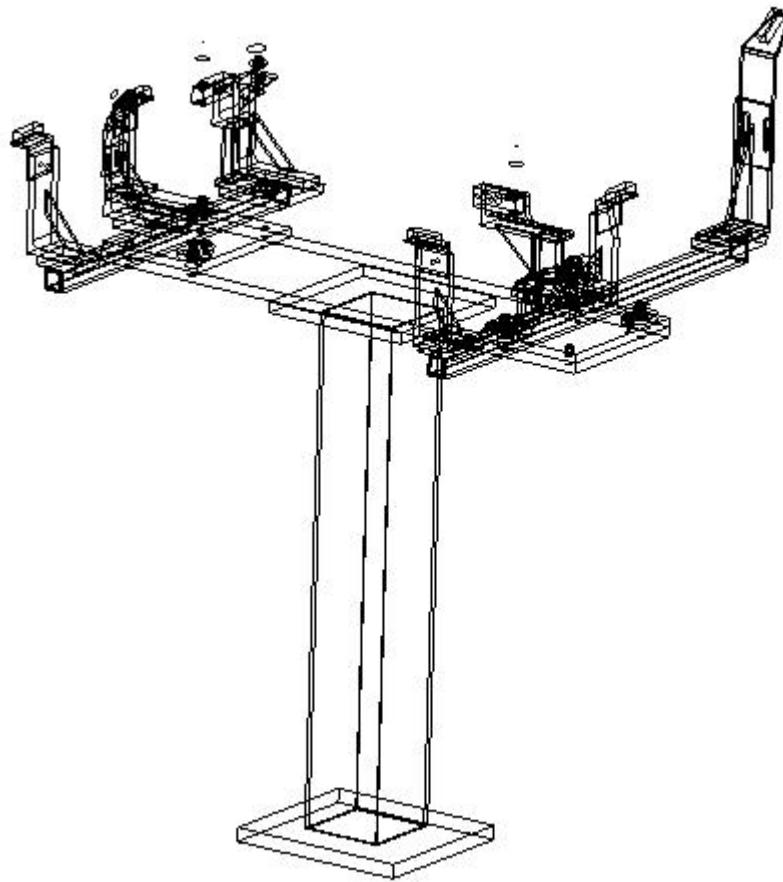

# SINGLE LEG PASS / LOAD STAND "FLAT" ASSEMBLY™

GLOBAL STANDARD COMPONENTS

# SINGLE LEG PASS / LOAD STAND "FLAT"

A

TOLERANCES  
 1 PLACE FABRICATION  $\pm 1.5\text{mm}$   
 2 PLACE  $\pm .13\text{mm}$  BETWEEN HOLES

**INCH STOCK**

- a 1 - STL PLT ASTM A-36 3/4 X 300MM X 300MM
- b 1 - STL TBG ASTM A-500 GRADE B 6 X 6 X 1/4 W/T X "B"MM
- c 1 - STL PLT ASTM A-36 1 X 300MM X 300MM