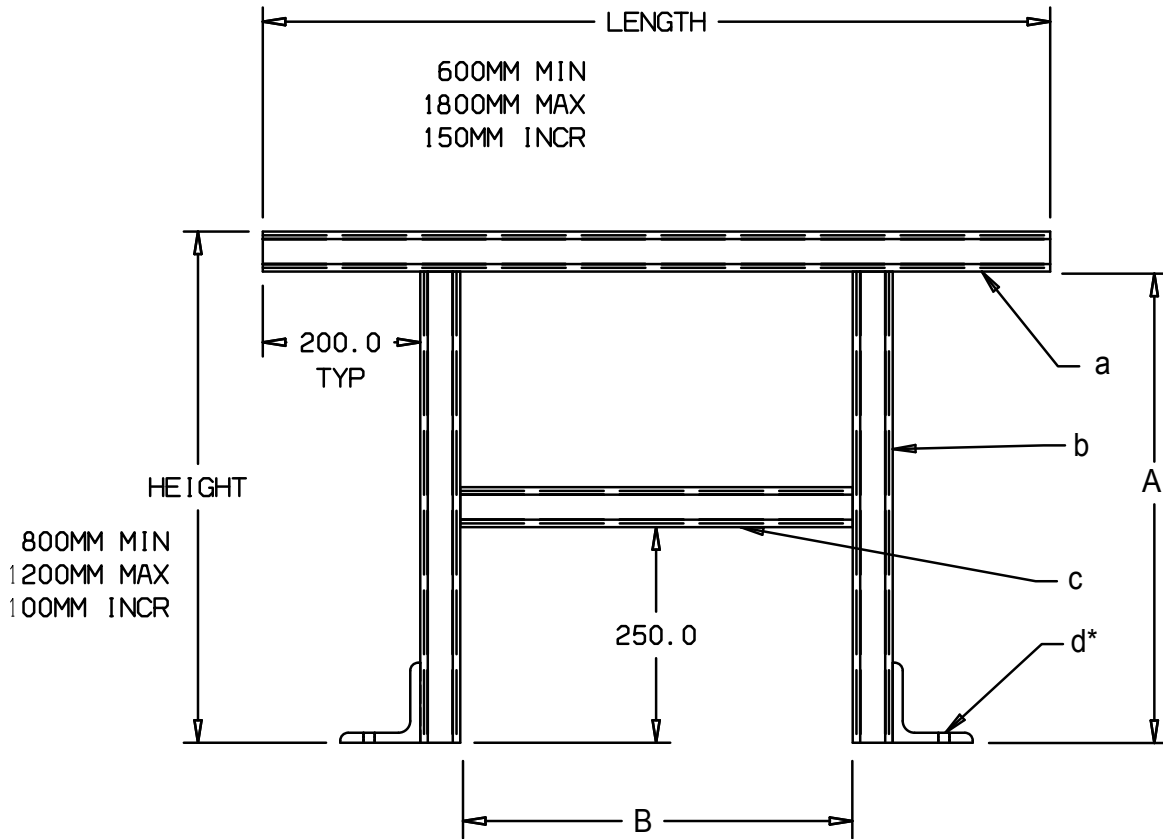

# TWO LEG PASS / LOAD STAND 2" TUBING "FLAT"™

GLOBAL STANDARD COMPONENTS

Assembly

10/16/07

A

THIS STANDARD IS FOR THE FRAME ONLY.  
THE "PLATE" OR "PLATES" WILL BE THE DETAIL  
AND THE FRAME WILL BE A SUB DETAIL IN THE STOCK LIST.