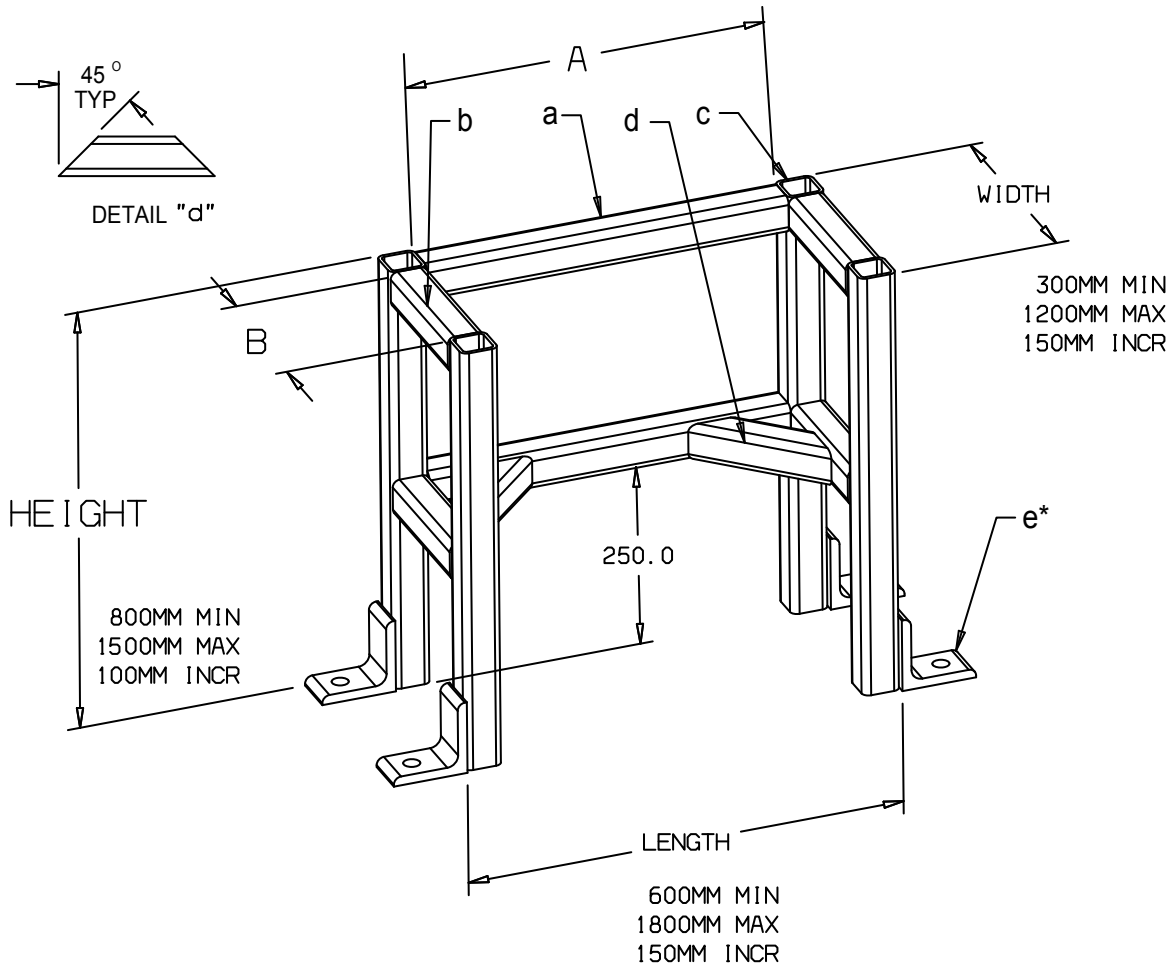

"U" STYLE PASS / LOAD STAND 2" TUBING "FLAT"™

GLOBAL STANDARD COMPONENTS

NAAMS

Assembly

10/16/07

A

THIS STANDARD IS FOR THE FRAME ONLY.
THE "PLATE" OR "PLATES" WILL BE THE DETAIL
AND THE FRAME WILL BE A SUB DETAIL IN THE STOCK LIST.

INCH STOCK

a	2 - STL TBG ASTM A-500 GRADE B	2 X 2 X 3/16 W/T X A
b	4 - STL TBG ASTM A-500 GRADE B	2 X 2 X 3/16 W/T X B
c	4 - STL TBG ASTM A-500 GRADE B	2 X 2 X 3/16 W/T X HEIGHT
d	2 - STL TBG ASTM A-500 GRADE B	2 X 2 X 3/16 W/T X 200MM
e	4 - NAAMS ANCHOR ANGLE	ABL443*

METRIC STOCK

a	2 - STL TBG ASTM A-500 GRADE B	50 X 50 X 4 W/T X A
b	4 - STL TBG ASTM A-500 GRADE B	50 X 50 X 4 W/T X B
c	4 - STL TBG ASTM A-500 GRADE B	50 X 50 X 4 W/T X HEIGHT
e	2 - STL TBG ASTM A-500 GRADE B	50 X 50 X 4 W/T X 200MM
d	4 - NAAMS ANCHOR ANGLE	ABL443*

WELDED END CAPS TO SUIT

SEE PAGE B-1.1 FOR GLOBAL MATERIALS CHART

* NAAMS STD ANCHOR ANGLES ABL443
LOCATION TO BE DETERMINED FROM
SYSTEM LAYOUT. FOR OPERATOR
LOAD CLEARANCE
POSITION SHOWN IS REFERENCE ONLY.

TOLERANCES
1 PLACE FABRICATION ±1.5MM

B