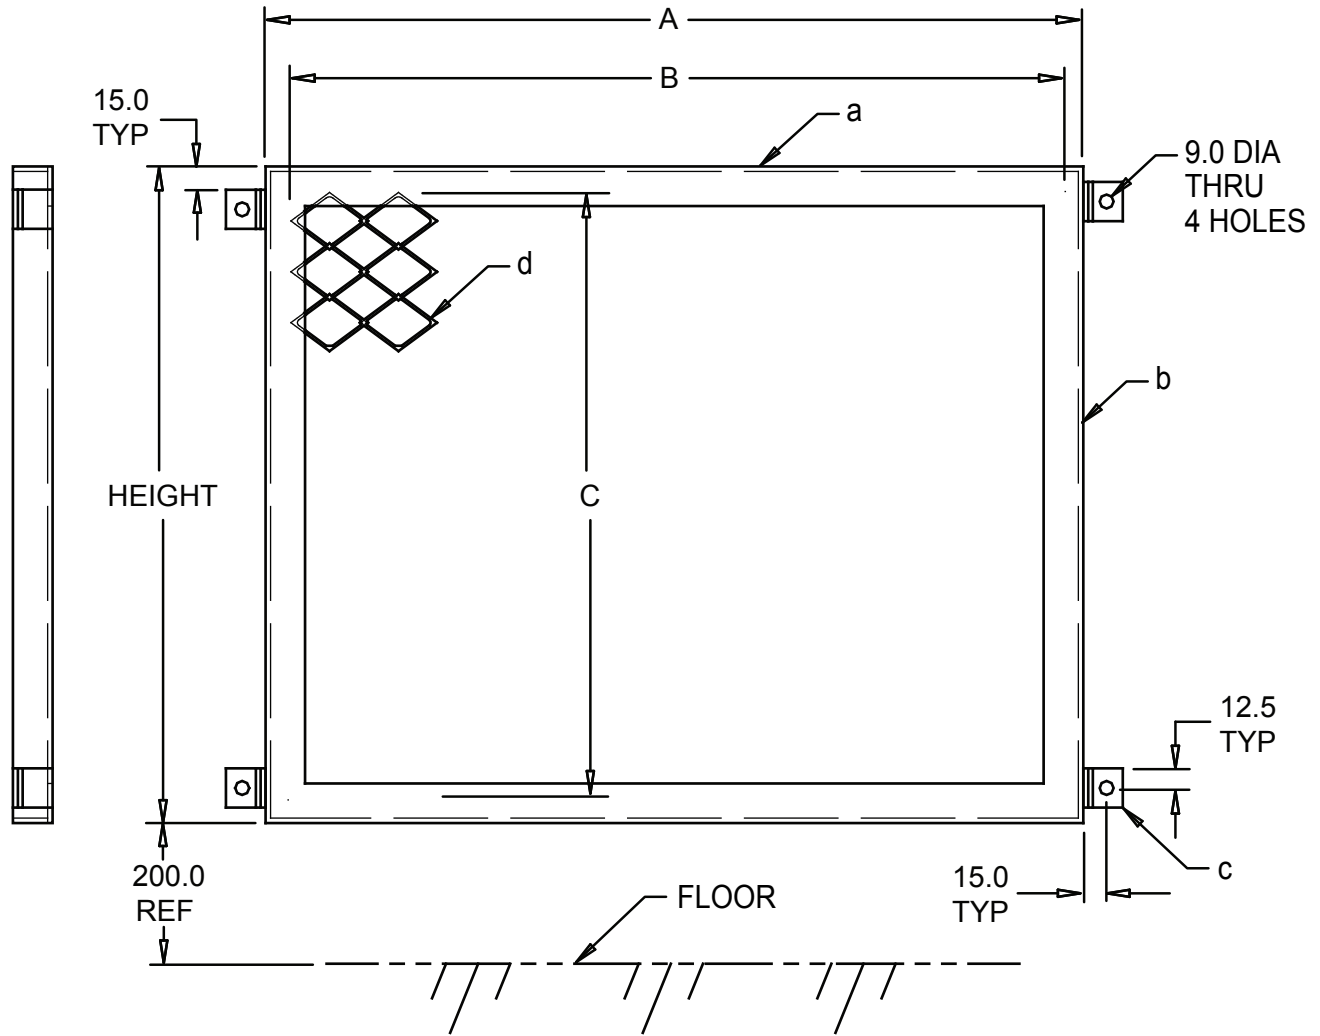

FENCE PANEL FOR FOUR LEG AND U-STYLE PASS / LOAD STAND STYLE C

TOLERANCES
1 PLACE FABRICATION $\pm 1.5\text{MM}$

INCH

- a 2 - STL ANG ASTM A-36 1 X 1 X 1/8 WT X A
- b 2 - STL ANG ASTM A-36 1 X 1 X 1/8 WT X HEIGHT
- c 4 - STL ANG ASTM A-36 1 X 1 X 1/8 WT X 25MM
- d 1 - EXPANDED METAL FLATTENED B X C X 1 1/2 - 13 GA

METRIC

- a 2 - STL ANG ASTM A-36 25 X 25 X 3 WT X A
- b 2 - STL ANG ASTM A-36 25 X 25 X 3 WT X HEIGHT
- c 4 - STL ANG ASTM A-36 25 X 25 X 3 WT X 25
- d 1 - EXPANDED METAL FLATTENED B X C X 1 1/2" - 13 GA

SEE PAGE B-1.1 FOR GLOBAL MATERIALS CHART

PAINT NOTE:
SAFETY BLACK EXCEPT FRONT OF
ANGLES ARE SAFETY YELLOW