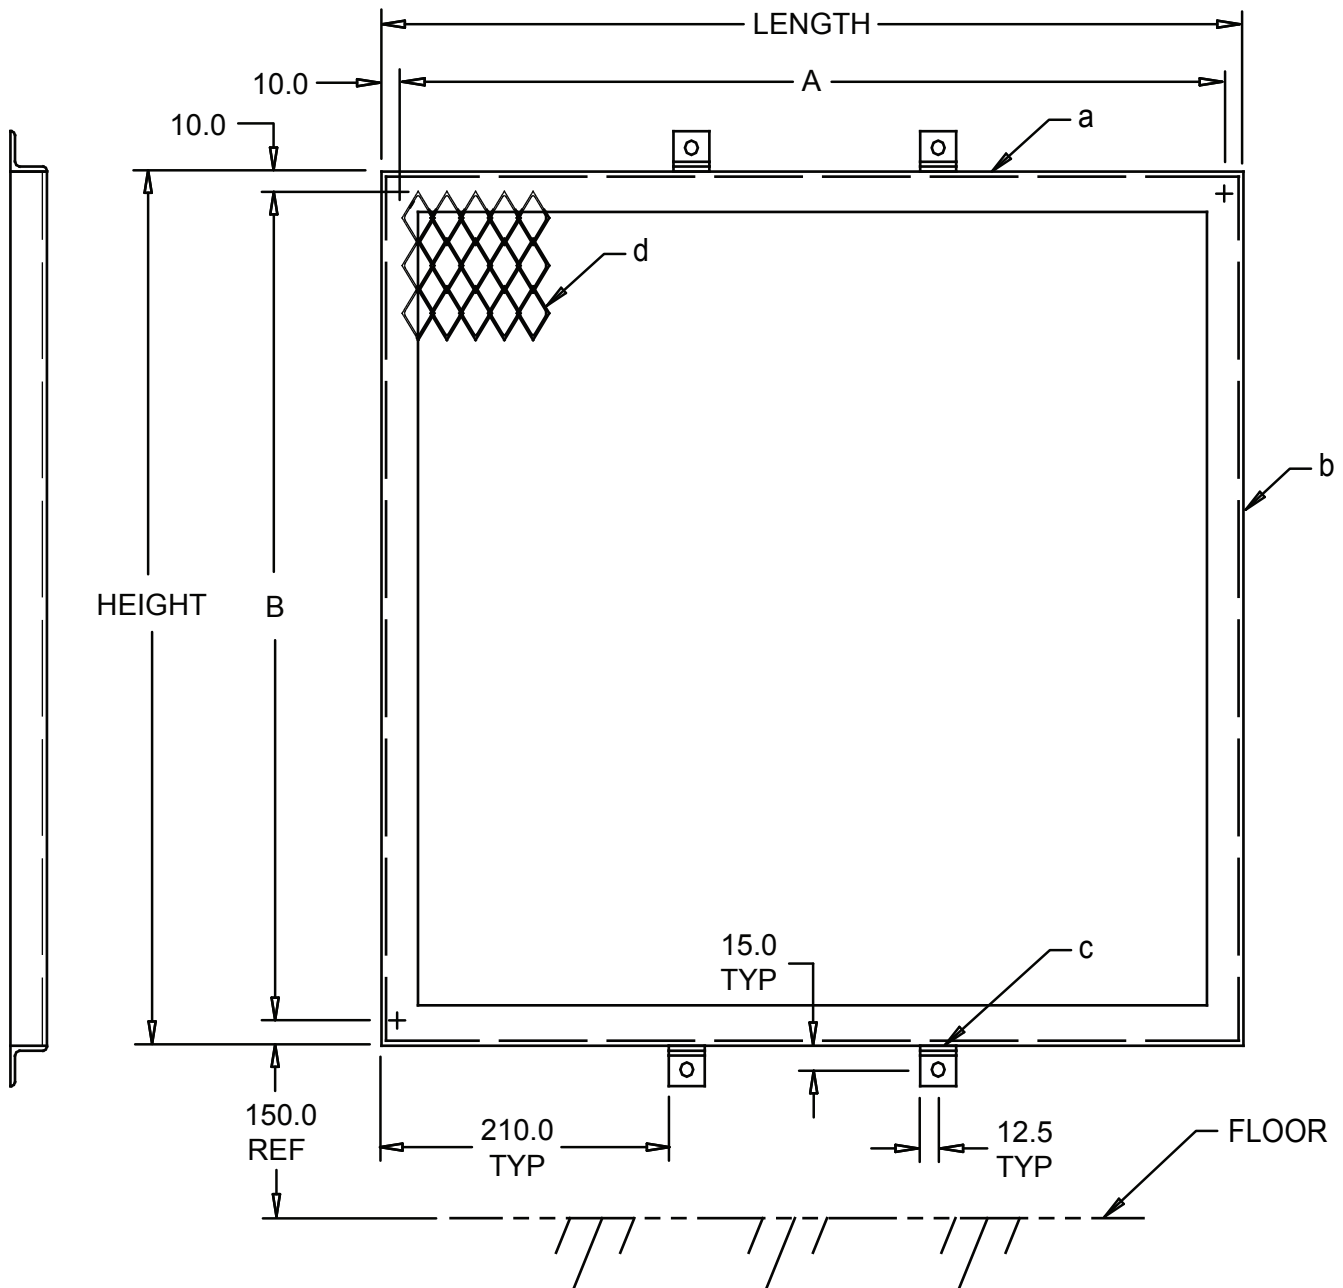

FENCE PANEL FOR TWO LEG PASS / LOAD STAND STYLE F

TOLERANCES
1 PLACE FABRICATION $\pm 1.5\text{MM}$

INCH

- a 2 - STL ANG ASTM A-36 1 X 1 X 1/8 WT X LENGTH
- b 2 - STL ANG ASTM A-36 1 X 1 X 1/8 WT X HEIGHT
- c 4 - STL ANG ASTM A-36 1 X 1 X 1/8 WT X 25MM
- d 1 - EXPANDED METAL FLATTENED A X B X 3/4 - 13 GA

METRIC

- a 2 - STL ANG ASTM A-36 25 X 25 X 3 WT X LENGTH
- b 2 - STL ANG ASTM A-36 25 X 25 X 3 WT X HEIGHT
- c 4 - STL ANG ASTM A-36 25 X 25 X 3 WT X 25
- d 1 - EXPANDED METAL FLATTENED A X B X 3/4 - 13 GA

SEE PAGE B-1.1 FOR GLOBAL MATERIALS CHART

PAINT NOTE:
SAFETY BLACK EXCEPT FRONT OF
ANGLES ARE SAFETY YELLOW