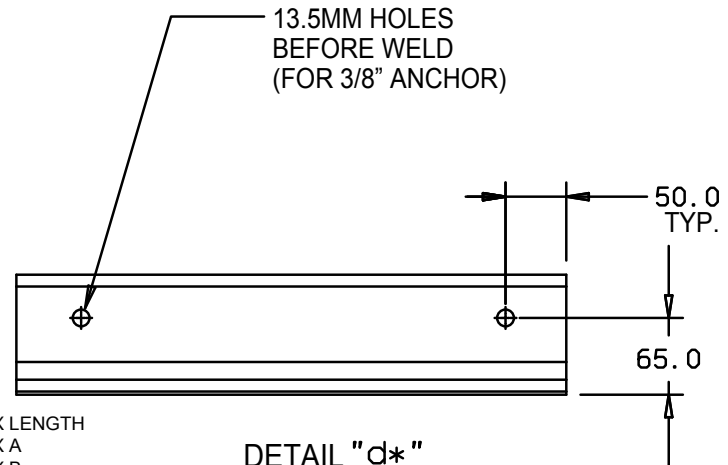

**METRIC STOCK**

- a 1 - STL PLT ASTM A-36 20 X 300MM X 300MM
- b 1 - STL TBG ASTM A-500 GRADE B 160 X 160 X 6 W/T X "B"MM
- c 1 - STL PLT ASTM A-36 25 X 300MM X 300MM

\* LOADS AND OFFSETS WERE DETERMINED AT A STAND HEIGHT OF 1200MM

# TWO LEG PASS / LOAD STAND 2" TUBING "FLAT"™

GLOBAL STANDARD COMPONENTS

Assembly

10/16/07

A

THIS STANDARD IS FOR THE FRAME ONLY.  
THE "PLATE" OR "PLATES" WILL BE THE DETAIL  
AND THE FRAME WILL BE A SUB DETAIL IN THE STOCK LIST.

**INCH STOCK**

- a 1 - STL TBG ASTM A-500 GRADE B
- b 1 - STL TBG ASTM A-500 GRADE B
- c 1 - STL TBG ASTM A-500 GRADE B
- d 1 - STL ANG ASTM A-36

- 2 X 2 X 3/16 W/T X LENGTH
- 2 X 2 X 3/16 W/T X A
- 2 X 2 X 3/16 W/T X B
- 4 X 4 X 1/2 W/T X 450MM