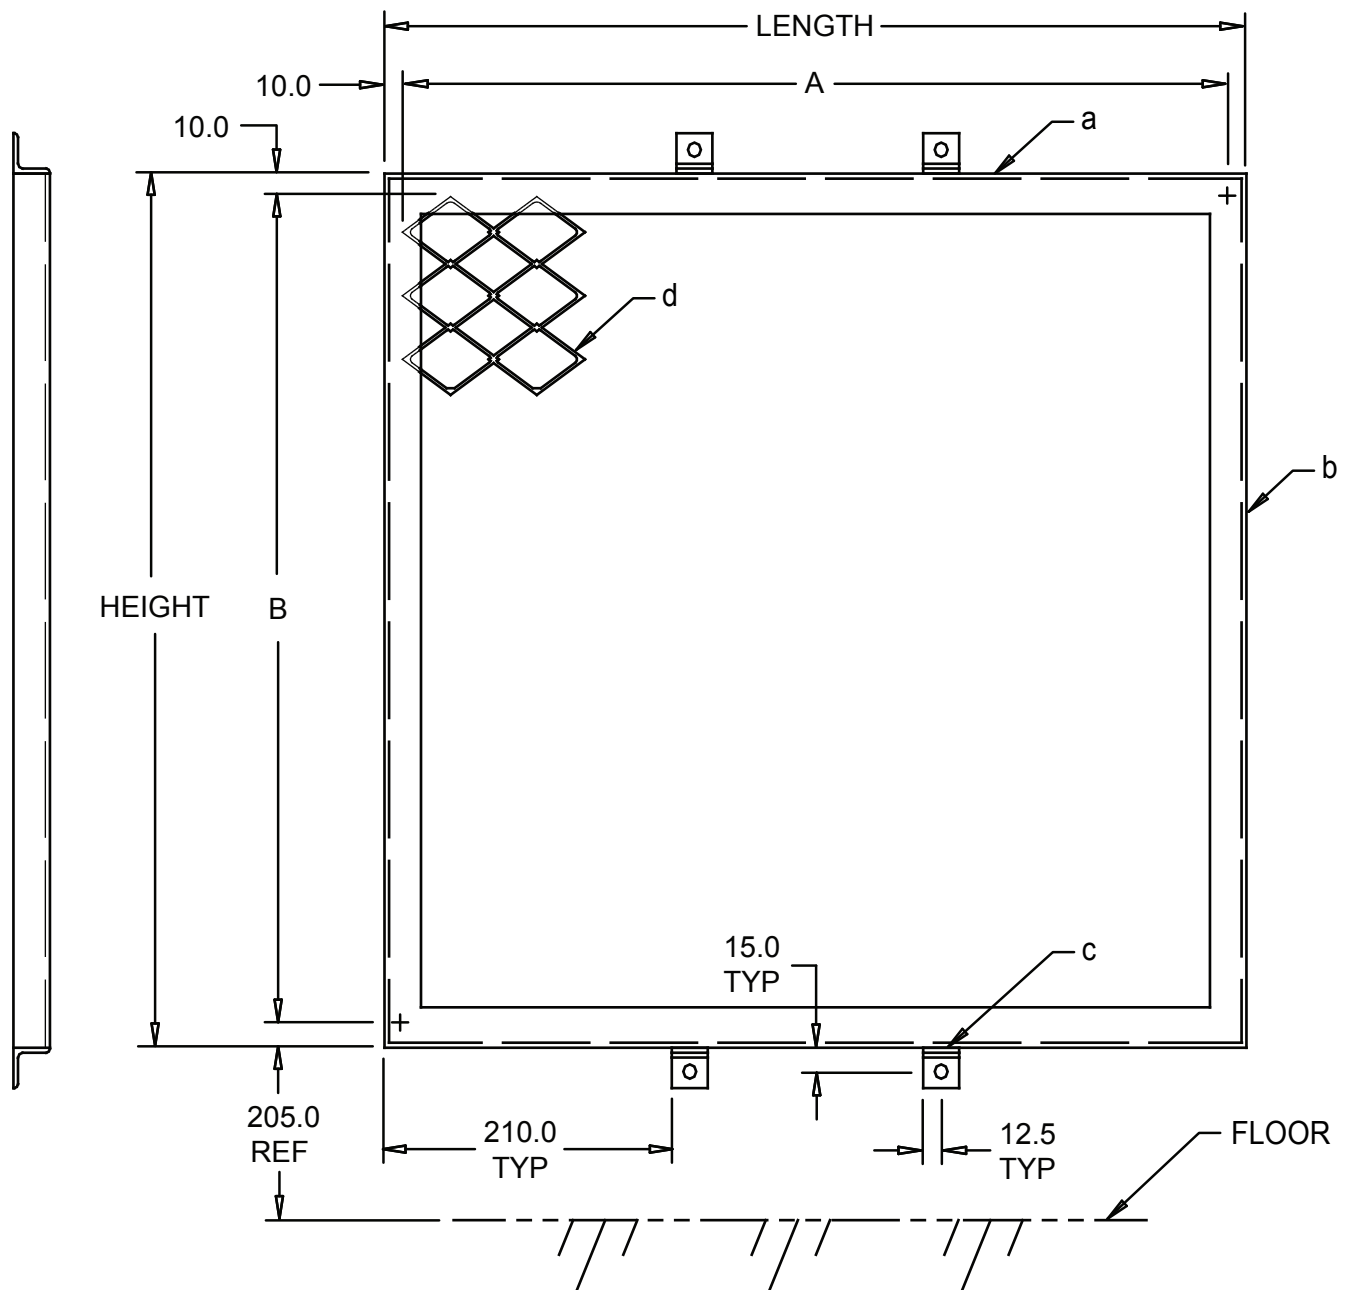

FENCE PANEL FOR TWO LEG PASS / LOAD STAND STYLE C

TOLERANCES
1 PLACE FABRICATION $\pm 1.5\text{MM}$

INCH

- a 2 - STL ANG ASTM A-36 1 X 1 X 1/8 WT X LENGTH
- b 2 - STL ANG ASTM A-36 1 X 1 X 1/8 WT X HEIGHT
- c 4 - STL ANG ASTM A-36 1 X 1 X 1/8 WT X 25MM
- d 1 - EXPANDED METAL FLATTENED A X B X 1 1/2 - 13 GA

METRIC

- a 2 - STL ANG ASTM A-36 25 X 25 X 3 WT X LENGTH
- b 2 - STL ANG ASTM A-36 25 X 25 X 3 WT X HEIGHT
- c 4 - STL ANG ASTM A-36 25 X 25 X 3 WT X 25
- d 1 - EXPANDED METAL FLATTENED A X B X 1 1/2 - 13 GA

SEE PAGE B-1.1 FOR GLOBAL MATERIALS CHART

PAINT NOTE:
SAFETY BLACK EXCEPT FRONT OF
ANGLES ARE SAFETY YELLOW